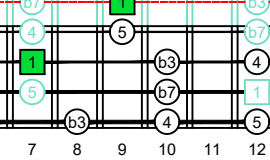

**Am**  
pentatonic  
minor scale  
**AGEDC**  
**BASS**  
box shapes  
**3-1-3-1**  
sweep patterns  
**4-string bass**  
**Low E - EADG**

**A pentatonic minor scale**  
SEMITONOMETER

**3-1-3-1 sweep pattern**

NOTE NAMES

FINGERING

INTERVALS

**3-1-3-1 sweep pattern**

NOTE NAMES

FINGERING

INTERVALS

**3-1-3-1 sweep pattern**

NOTE NAMES

FINGERING

INTERVALS

**3-1-3-1 sweep pattern**

NOTE NAMES

FINGERING

INTERVALS