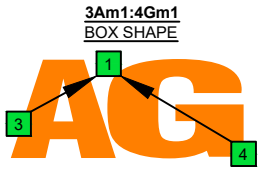

**Am**  
pentatonic  
minor scale  
**AGEDC**  
**BASS**  
box shapes  
**3-1-3-1**  
sweep patterns  
**4-string bass**  
**Low E - EADG**

**A pentatonic minor scale**  
SEMITONOMETER

**3-1-3-1 sweep pattern**

NOTE NAMES

FINGERING

INTERVALS

**3-1-3-1 sweep pattern**

NOTE NAMES

FINGERING

INTERVALS

**3-1-3-1 sweep pattern**