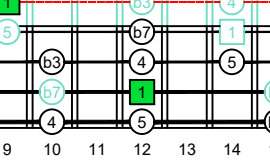

**Am**  
pentatonic  
minor scale  
**AGEDC**  
**BASS**  
box shapes  
**3-1-3-1**  
sweep patterns  
**4-string bass**  
**Low E - EADG**

**A pentatonic minor scale**  
SEMITONOMETER

**3-1-3-1 sweep pattern**

NOTE NAMES

FINGERING

INTERVALS

**3-1-3-1 sweep pattern**

NOTE NAMES

FINGERING

INTERVALS

**3-1-3-1 sweep pattern**

NOTE NAMES

FINGERING

INTERVALS

**3-1-3-1 sweep pattern**

NOTE NAMES

FINGERING

INTERVALS