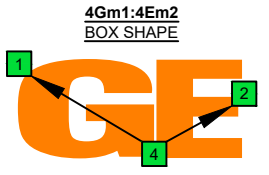

**Am**  
pentatonic  
minor scale  
**AGEDC**  
**BASS**  
box shapes  
**3-1-3-1**  
sweep patterns  
**4-string bass**  
**Low E - EADG**

**A pentatonic minor scale**  
SEMITONOMETER

**3-1-3-1 sweep pattern**

NOTE NAMES

FINGERING

INTERVALS

**3-1-3-1 sweep pattern**

NOTE NAMES

FINGERING

INTERVALS

**3-1-3-1 sweep pattern**