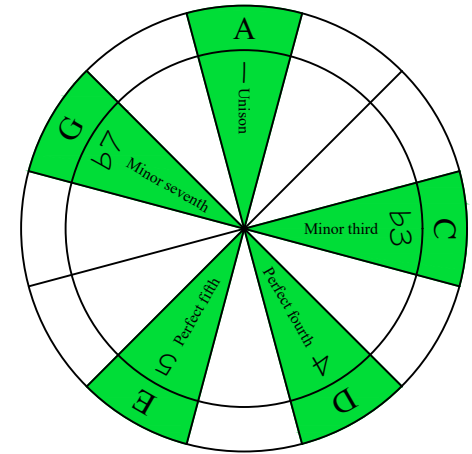

**Am**  
pentatonic  
minor scale  
**AGEDC**  
**BASS**  
box shapes  
**3-1-3-1**  
sweep patterns  
**4-string bass**  
**Low E - EADG**

**A pentatonic minor scale**  
SEMITONOMETER

**3-1-3-1 sweep pattern**

NOTE NAMES

FINGERING

INTERVALS

**3-1-3-1 sweep pattern**

NOTE NAMES

FINGERING

INTERVALS

**3-1-3-1 sweep pattern**